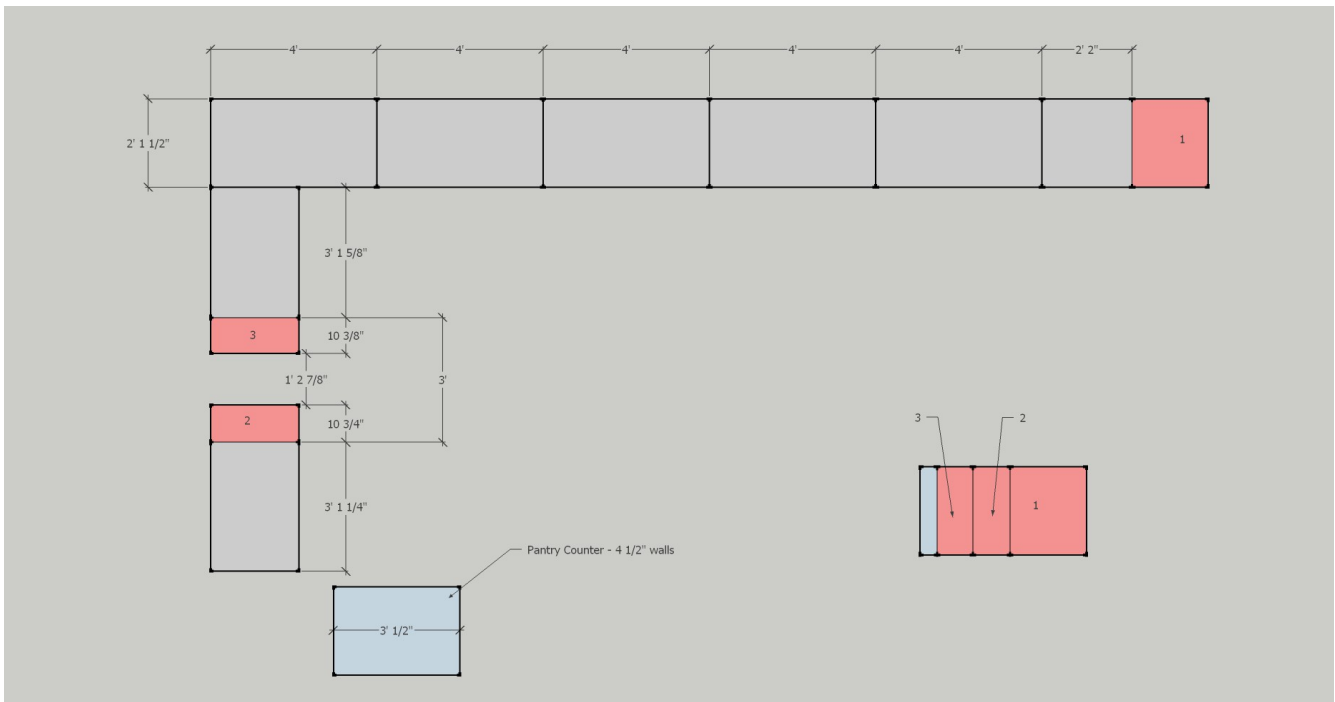

Kitchen Overview - Counter - Soapstone Total: 69.8 ft²; weight 1,396 lbs. @ 20 lbs/ft²; Island - Sapele Total: 30 ft²; weight 158 lbs.

Option 1

Option 2

Option 3

Location	Material	L (in)	L (ft)	W (in)	Area (ft ²)	
Kitchen, N wall	Soapstone (3 pcs)	266	22' 2"	25.5	47.1	Kitchen
Kitchen N wall backsplash	Soapstone(3 pcs)	266	22' 2"	4	7.4	
Kitchen, W wall	Soapstone (1 pc)	37.38	3' 1 5/8"	25.5	6.6	
Kitchen, W wall	Soapstone (1 pc)	37.25	3' 1 1/4"	25.5	6.6	
Kitchen W wall backsplash	Soapstone (1 pc)	37.38	3' 1 5/8"	4	1.0	
Kitchen W wall backsplash	Soapstone (1 pc)	37.25	3' 1 1/4"	4	1.0	
Kitchen Desk			3'	25.5	0.0	
				Total	69.8	
Kitchen, Island	wood, sapele (1 pc)	120	10'	36	30.0	Kitchen
Pantry, N wall (w/ 4.5" walls)		36.5	3' 1/2"	25.5	6.5	Pantry
Master Bath		72	6'	25.5	12.8	
½ bath 1		36	3'	25.5	6.4	
½ bath 2		36	3'	25.5	6.4	
Bath 2		72	6'	25.5	12.8	