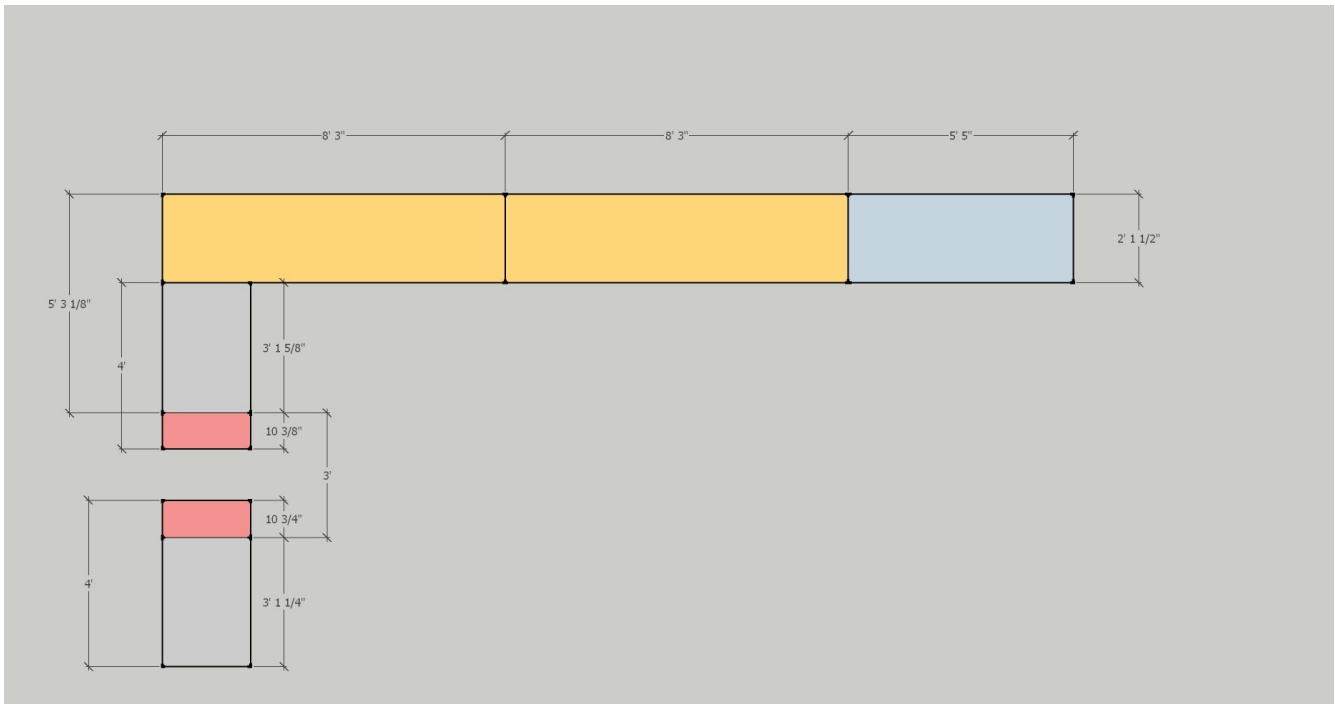

Kitchen Overview - Counter - Soapstone Total: 69.8 ft²; weight 1,396 lbs. @ 20 lbs/ft²; Island - Sapele Total: 30 ft²; weight 158 lbs.

Option 1

Option 2

Option 3

Location	Material	L (in)	L (ft)	W (in)	Area (ft ²)	
Kitchen, N wall	Soapstone (3 pcs)	266	22' 2"	25.5	47.1	Kitchen
Kitchen N wall backsplash	Soapstone(3 pcs)	266	22' 2"	4	7.4	
Kitchen, W wall	Soapstone (1 pc)	37.38	3' 1 5/8"	25.5	6.6	
Kitchen, W wall	Soapstone (1 pc)	37.25	3' 1 1/4"	25.5	6.6	
Kitchen W wall backsplash	Soapstone (1 pc)	37.38	3' 1 5/8"	4	1.0	
Kitchen W wall backsplash	Soapstone (1 pc)	37.25	3' 1 1/4"	4	1.0	
Kitchen Desk			3'	25.5	0.0	
				Total	69.8	
Kitchen, Island	wood, sapele (1 pc)	120	10'	36	30.0	Kitchen
Pantry, N wall (w/ 4.5" walls)		36.5	3' 1/2"	25.5	6.5	Pantry
Master Bath		72	6'	25.5	12.8	
½ bath 1		36	3'	25.5	6.4	
½ bath 2		36	3'	25.5	6.4	
Bath 2		72	6'	25.5	12.8	