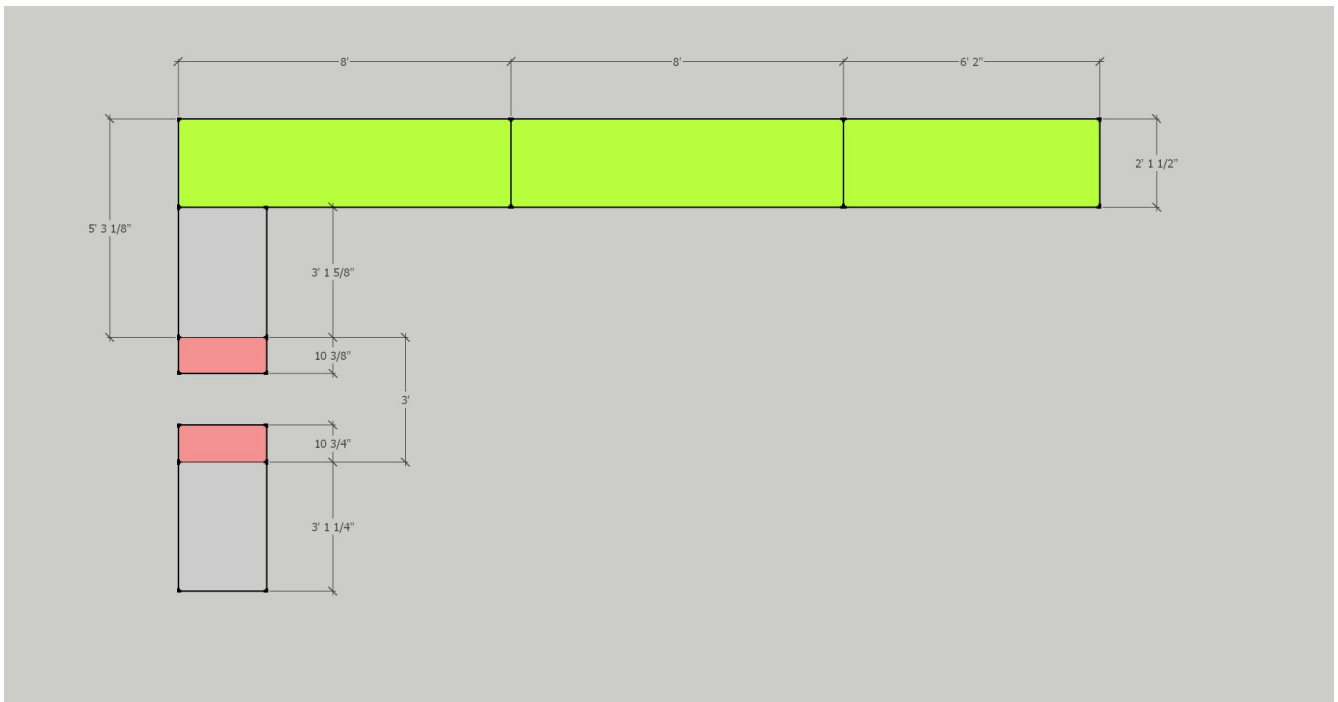

Kitchen Overview - Counter - Soapstone Total: 69.8 ft²; weight 1,396 lbs. @ 20 lbs/ft²; Island - Sapele Total: 30 ft²; weight 158 lbs.

Option 1

Option 2

Option 3

Location	Material	L (in)	L (ft)	W (in)	Area (ft ²)	
Kitchen, N wall	Soapstone (3 pcs)	266	22' 2"	25.5	47.1	Kitchen
Kitchen N wall backsplash	Soapstone(3 pcs)	266	22' 2"	4	7.4	
Kitchen, W wall	Soapstone (1 pc)	37.38	3' 1 5/8"	25.5	6.6	
Kitchen, W wall	Soapstone (1 pc)	37.25	3' 1 1/4"	25.5	6.6	
Kitchen W wall backsplash	Soapstone (1 pc)	37.38	3' 1 5/8"	4	1.0	
Kitchen W wall backsplash	Soapstone (1 pc)	37.25	3' 1 1/4"	4	1.0	
Kitchen Desk			3'	25.5	0.0	
				Total	69.8	
Kitchen, Island	wood, sapele (1 pc)	120	10'	36	30.0	Kitchen
Pantry, N wall (w/ 4.5" walls)		36.5	3' 1/2"	25.5	6.5	Pantry
Master Bath		72	6'	25.5	12.8	
½ bath 1		36	3'	25.5	6.4	
½ bath 2		36	3'	25.5	6.4	
Bath 2		72	6'	25.5	12.8	